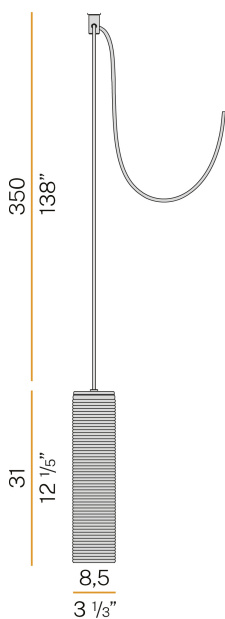

### Data sheet

CODE	M09453.000.0200
SYSTEM POWER CONSUMPTION	max 57W
LIGHT SOURCE	LED retrofit / halogen
LIGHT SOURCE KIT	* included
COMPATIBLE SOURCES	LED retrofit bulb 8W E27 2700K Ra80 1050lm (no dimming) * / max 57W E27
COLOUR TEMPERATURE	2700K Ra>80
LIGHT DISTRIBUTION	diffused
POWER SUPPLY	220-240V AC
FREQUENCY	50/60Hz
NOMINAL LUMINOUS FLUX	1050lm
WEIGHT	1,15 Kg
PROTECTION DEGREE	IP20
COLOUR TOLLERANCES	SDCM <6
PACKING DIMENSIONS (CM)	0,0 x 0,0 x 0,0

Multiple suspension lighting fixture for interiors, with direct and indirect light emission. Structure in pressed rough aluminium and pickled sheet metal in polyacrylic paint. Diffuser in blown glass with white, crystal, steel, amber, bronze, tobacco or green ribbing finish.

Pickled sheet metal closing disk in black or mat brass polyacrylic paint. 3,5m (137,8") long suspension and power cable in PVC with black fabric covering. Provided without power canopy, complete with polycarbonate hook.

### Technical drawing